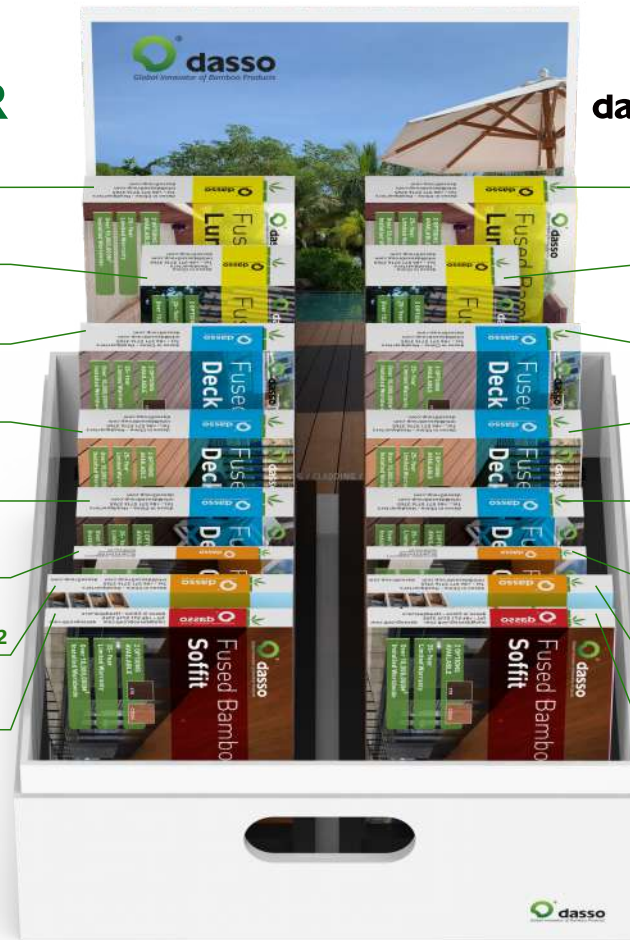

## dassoCTECH

Panel-90\*205\*20

Lumber-190\*65\*30

Decking-90\*178\*20

Decking-90\*155\*20

Decking-90\*137\*20

Cladding-90\*137\*18

Cladding-137\*100\*12

Soffit-137\*100\*12

**Hi!,**

**Thanks for choosing bamboo.**

**You have chosen the most sustainable solution for your design project.**

**Your choice of material matters.**

**Wishing you all the best,**

**dasso Group**